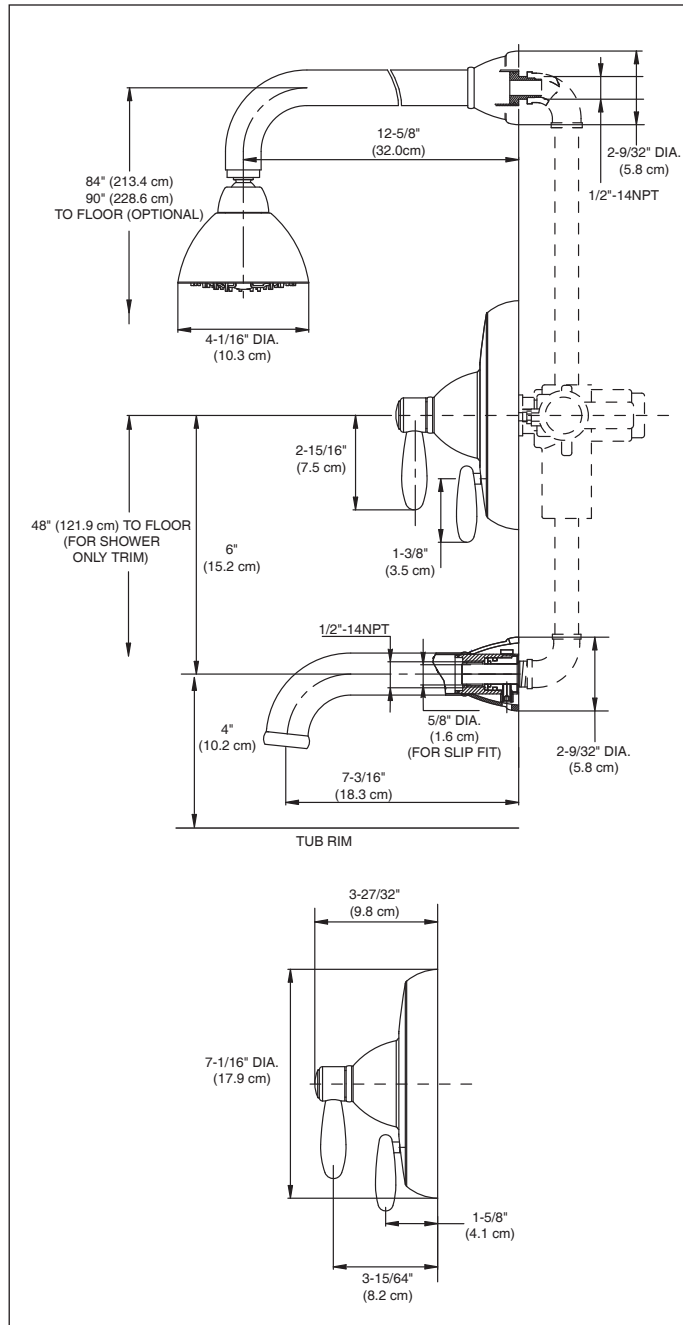

Material: Metal

Shipping Weight: Shower and bath trim
Individual 8.9 lbs.
Case (Qty 6) 53.4 lbs.

Shipping Weight: Shower only trim
Individual 7.9 lbs.
Case (Qty 6) 47.4 lbs.

Shipping Dimensions:
Individual
17-1/2"L x 12"W x 4-1/2"H

Case (Qty 6)
18"L x 12-1/2"W x 28"H

CODES/STANDARDS

Complies with and exceeds the following standards:

ASME A112.18.1M

CSA B125

Listed by:

IAPMO/UPC, CSA, and other municipalities

These dimensions and specifications are subject to change without notice.

TS756PVSW - Mercer™ Shower and Bath Trim

TOTO®

TOTO® U.S.A., INC. • 1155 Southern Road, Morrow, GA 30260
Tel. (888) 295-8134 • Fax. (770) 282-8701 • www.totousa.com

Printed in U.S.A. © TOTO® LTD. 02/05 #J20060